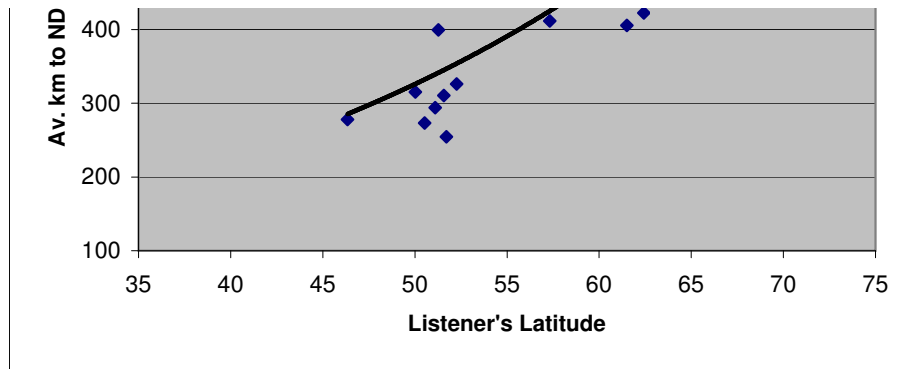

ENG	b2	52.3	326	152
CZE	fr	50.0	315	103
HOL	ft	51.6	311	102
DEU	mz	51.1	294	85
FRA	vl	46.3	278	104
FRA	jj	50.5	273	100
ENG	ds	51.7	255	100

Example: Roelof's Latitude is about 51.5 degrees and his 101 reports gave an average distance between him and the beacons heard of 670 km.